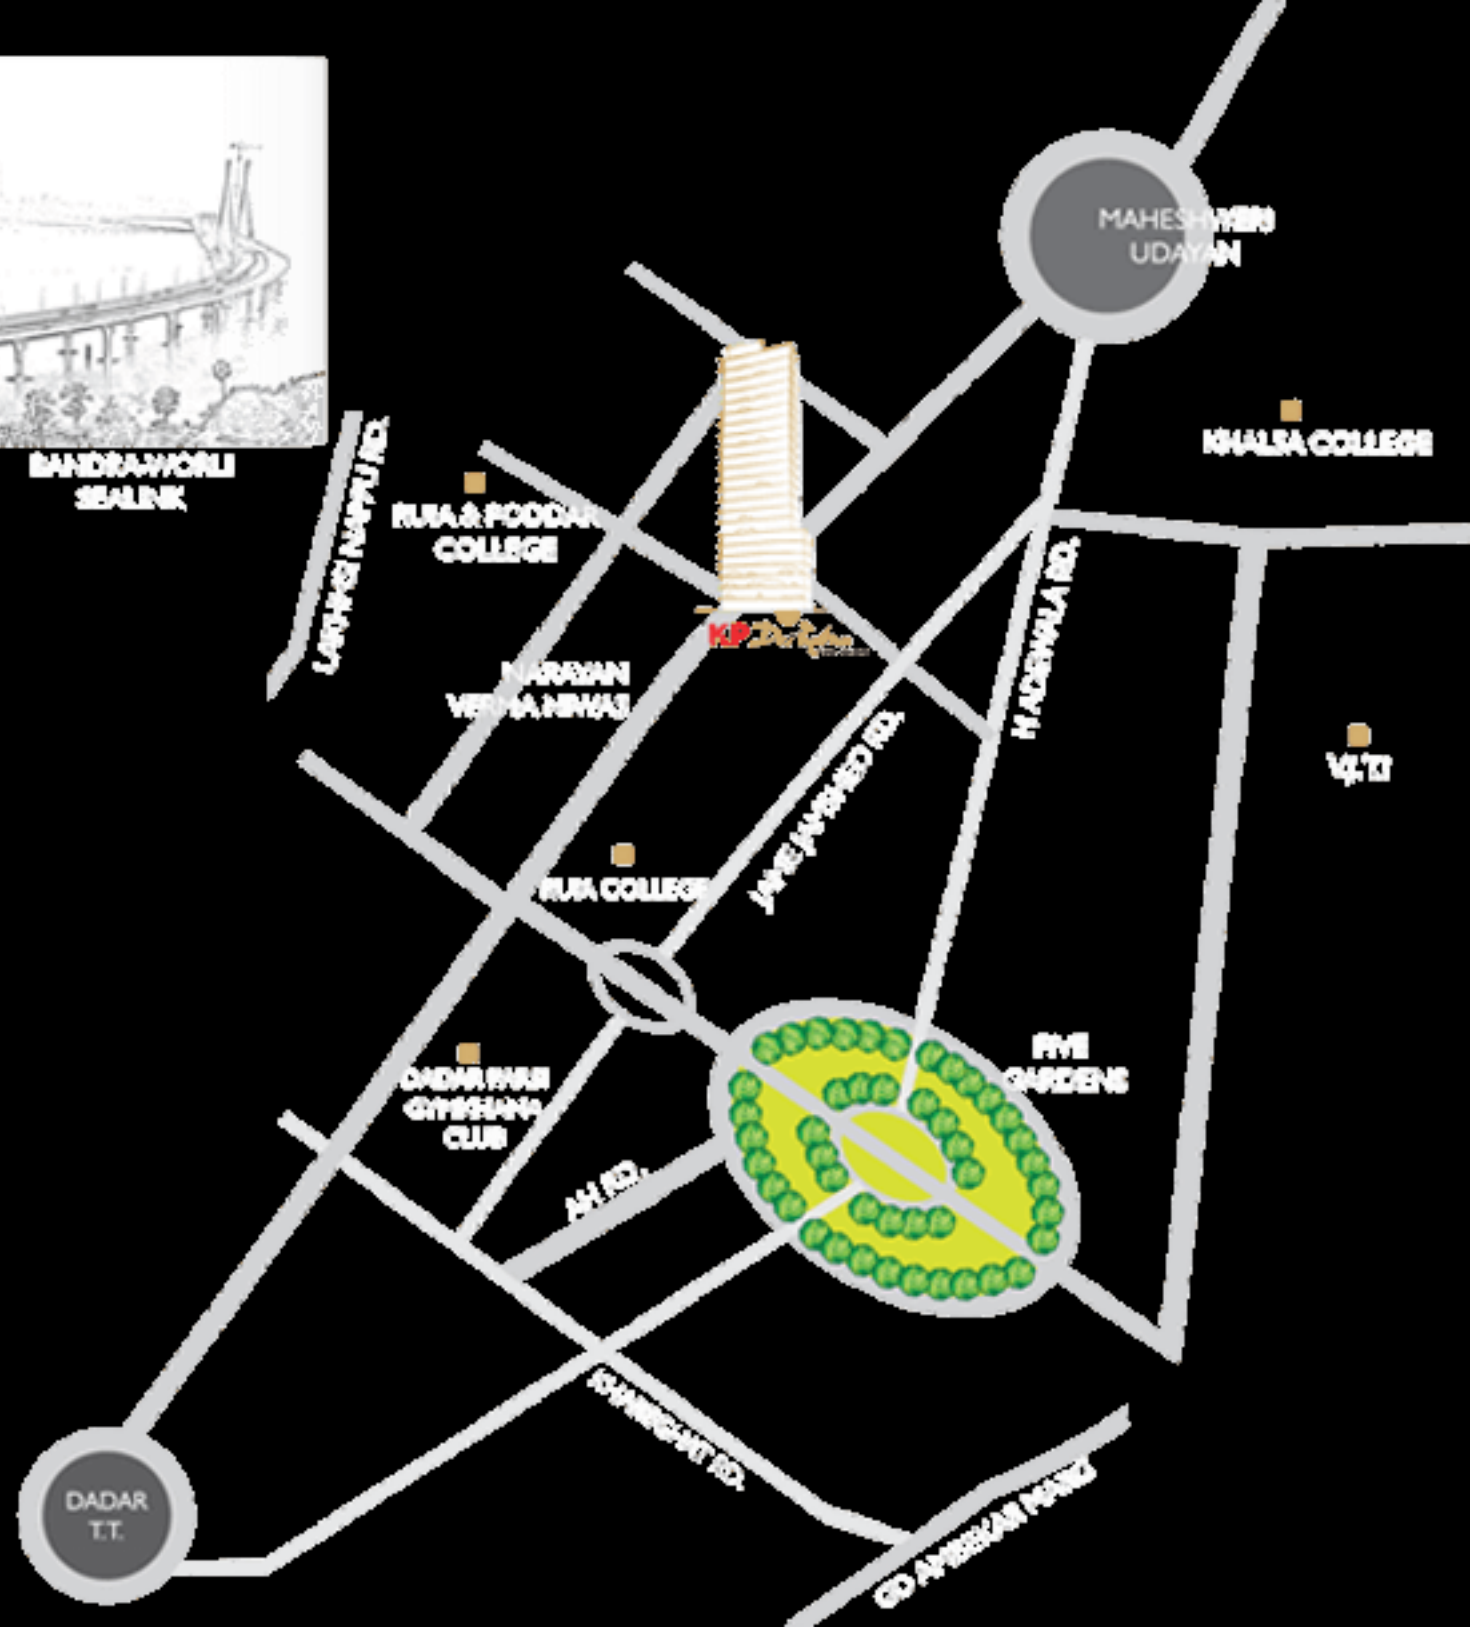

PARIS
FOOTING

BANDRA WORLI
SEALINK

MAHESHWARI
UDAYAN

KUNALA COLLEGE

RUA & PODDAR
COLLEGE

NARRAN
VEDHA NIVAS

RUA COLLEGE

DADAR RIVER
GYMNASIUM
CLUB

PVE
GARDENS

V.P.T.

DADAR
T.T.

LADANGI NARAYAN RD.

MADENWALA RD.

JWEL JEWEL RD.

AH RD.

ISHANTHANI RD.